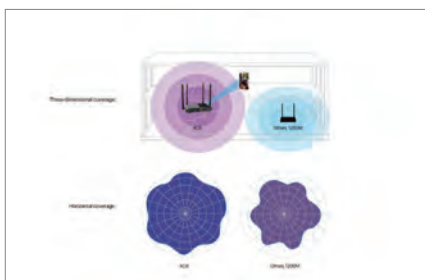

Beamforming+ for wider WiFi coverage and internet stability

Beamforming+ technology enables AC6 to lock on to your WiFi receiving clients rather than blast WiFi in all directions, and mitigates co-channel interference, letting you enjoy fast internet connection.